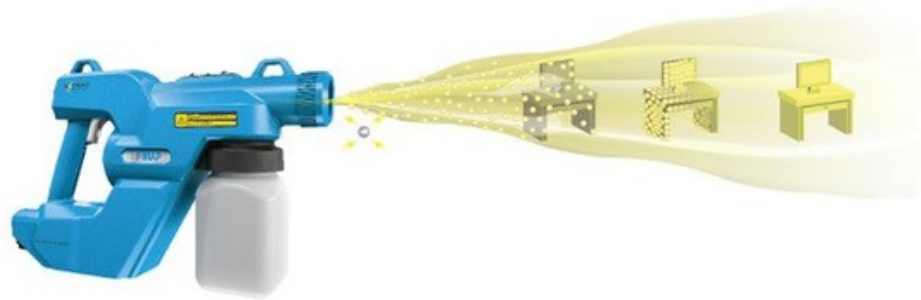

 **FIMAP**[®]

**30 Euro Business Park Little
Island
Cork
021 4618 222
PJM@mckechnie-cleaning.ie
sales@mckechnie-cleaning.ie**

E-Spray

Professional Electrostatic Sprayer

E-Spray is a professional sprayer that uses the principle of electrostatic induction to distribute sanitizing and disinfectant solutions effectively and uniformly on targeted surface areas.

- **Electrostatically charged.**
- **Lightweight, Mobile and easy to use.**
- **Ergonomic in design.**
- **Powered by a lithium ion battery.**
- **Several hours hygienization from one charge.**
- **3 nozzle sizes to suit whatever application is required.**
- **Comes with a hard carry case.**

The spray can reach the whole area you target, even hard to reach places. It is suitable for extended use on uneven surfaces, with hard-to-reach sides and many hidden spots, and where there are several objects that need a 360-degree disinfection. E-Spray allows the user to disinfect areas quickly and effectively saving time, effort and money.

Lithium battery (18V/4Ah) to increase runtime - Up to 8 hours.

Attachment to clip on shoulder support strap for added comfort and increased mobility.

Technical Data

Productivity theoretical (up to sqm/h)	350
Solution tank	1
Nozzle Shape	Full cone
Nozzle size (micron)	40 / 60 / 80
Tank autonomy (min)	22 / 12 / 8
Solution Pump (W)	20
Power Supply - Standard (V)	18V 2000 mAh
Power Supply - Optional (V)	18V 4000 mAh
Battery run time - Standard (up to h)	4
Battery run time - Standard (up to h)	8
Dimensions L x H x W (mm)	417 x 280 x 90
Spray gun weight - empty without battery (kg)	1.3
Spray gun weight - empty without battery (kg)	1.7
Spray gun weight - empty without battery (kg)	2.7