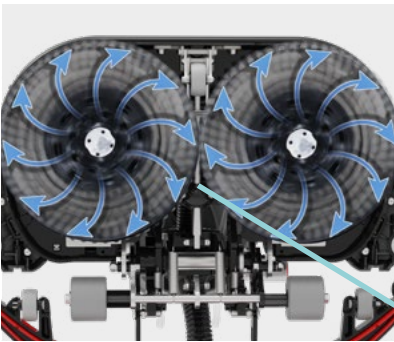

Smart Water Use
Centrifugal Water System ensures precise distribution across the brush or pad.

Traction Control
Variable speed control to suit any operator.

Hours Meter
Accurately track usage time.

Simple Fill
Removable clean tank with no-spill cap.