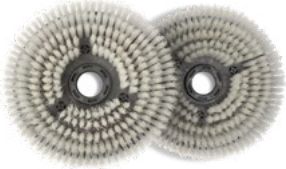

Scan Me

440NX Drive Accessories

Ultimate Versatility

A comprehensive range of accessories are available to achieve professional results, whatever the challenge.

Ten-Tec High-Performance Brushes

- Lasts 10x longer than a standard Numatic Polyscrub brush
- Replaces up to 100 standard Numatic red pads
- 47% improved cleaning results compared to standard Numatic brushes
- Reduces the need for chemical additives, lowering cleaning costs

Available for use across the Numatic Scrubber Dryer range.

Ten-Tec Brush

High-performance scrubbing brush. Supplied as pack of 2.

PN: 918296

- Suitable for:**
- General Scrubbing
 - Daily Cleaning

Nyloscrub Brush