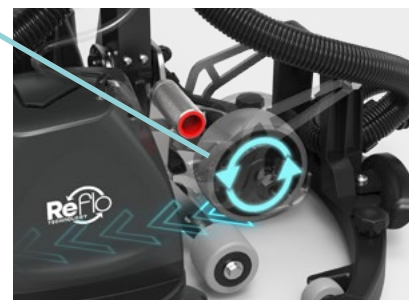

Smart Water Use
Centrifugal Water System ensures precise distribution across the brush or pad.

Traction Control
Variable speed control to suit any operator.

Hours Meter
Accurately track usage time.

Simple Fill
Removable clean tank with no-spill cap.