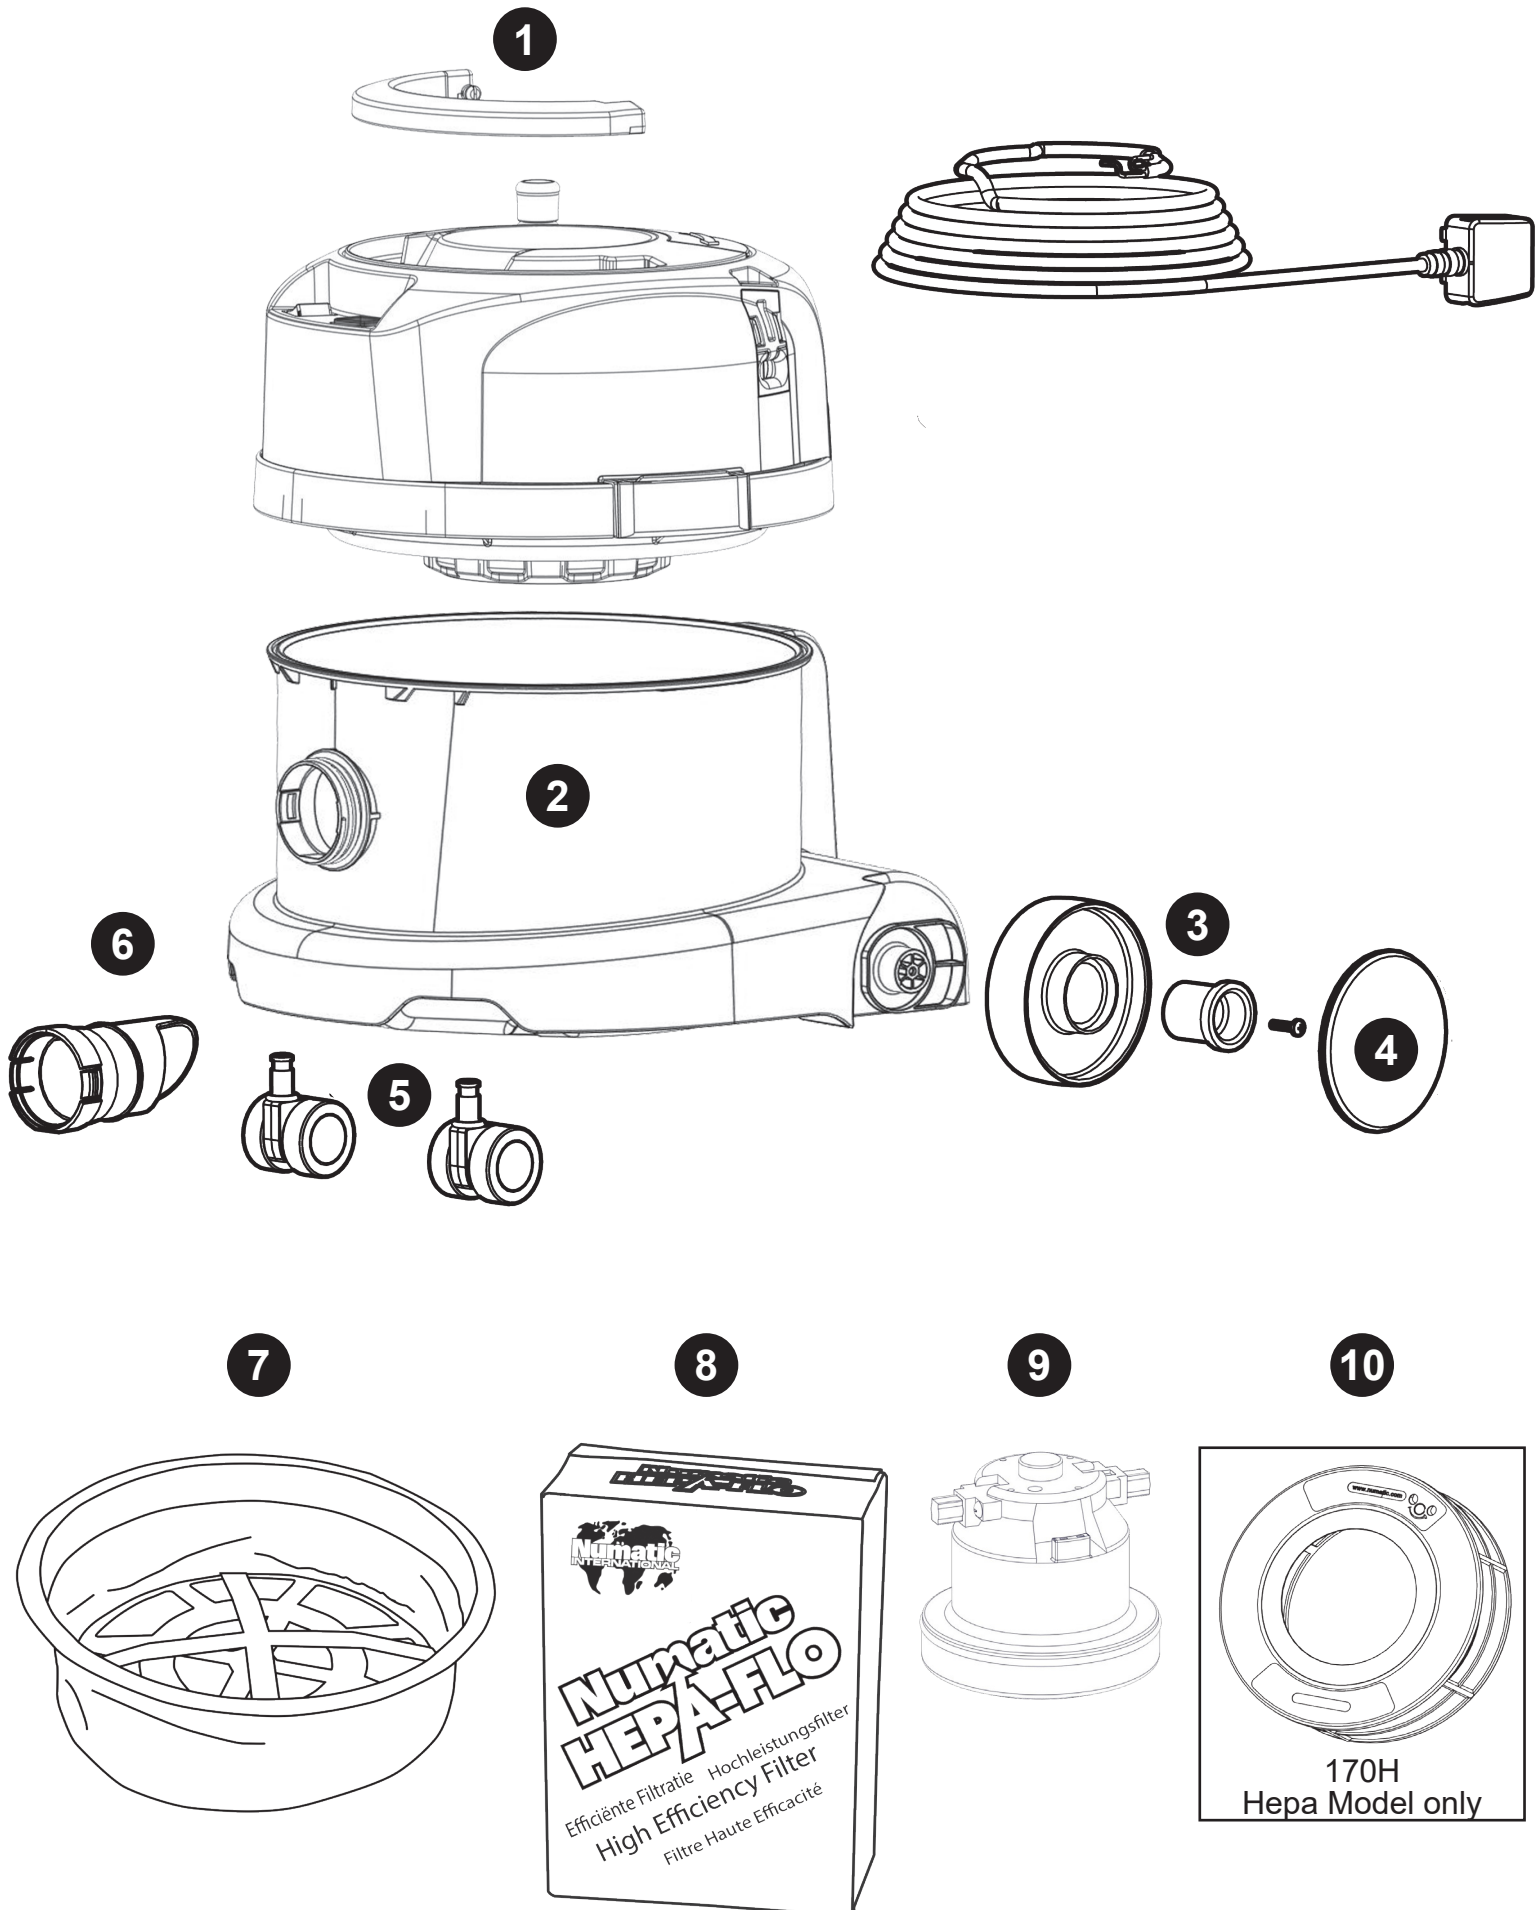

PPR170 PPR170H Exploded Spares

PLUGGED REELER & PLUGGED REELER WITH HEPA FILTRATION

Num	DESCRIPTION				Num
1	REELER HANDLE				227120
2	11 INCH 170 DRUM WITH ACCESSORY WITH STORAGE (RED)				911114
	NVRH 170 BLACK RECYCLED DRUM ASSEMBLY NO FACE				912534
3	WHEEL HUB FOR 2 SHOT WHEEL				227868
	HENRY WHEEL 2 SHOT MOULDING				227640
	NO8.5/8 INCH LONG POZO-PAN SCREW Z/PL PLASTITE				219105
4	COLOURED WHEEL DISC (RED)				227687
	TRIM FOR 2 SHOT WHEEL (BLACK)				227638
5	50MM TWIN WHEEL CASTOR WITH PU TYRE				204111
6	FRONT FIT BAG CONNECTOR				237119
7	11" TRITEX FILTER (DRY ONLY USE)				909560
8	PACK OF 3 NVM-1CH HEPAFLO BAGS				909291
	BOX OF 5 NVM-1CH HEPAFLO BAGS				907076
	BOX OF 10 NVM-1CH HEPAFLO BAGS				907075
9	230V SHORT STACK SINGLE STAGE VACUUM MOTOR 650W Q				913937
	230V SINGLE STAGE TF MOTOR (DLI 653T) TCO (6210820147)				908947
10	POST MOTOR FILTER H13 (PPR170H VERSIONS)				907044
11	12.5 METRE X 0.75MM X 2 CORE (UK PLUG).	911501	11	8 METRE X 18AWG X 2 CORE CABLE (CSA PLUG)	911508
	12.5 METRE X 0.75MM X 2 CORE (EUROPEAN PLUG)	911506		12.5 METRE X 0.75MM X 2 CORE (SOUTH AFRICA PLUG)	911504
	12.5 METRE X 0.75MM X 2 CORE (SWISS PLUG)	911505		102.5 METRE X 0.75MM X 2 CORE (AUSTRALIA PLUG)	911498

903146 (Kit AS0)

Image Reference	Item Description	Part Number	Item Quantity
	FLO MAX CONICAL HOSE 38MM-32MM (BOFLEX) (2.2M)	915909	1
	COMBINATION TOOL HEAD	911609	1
	32mm Stainless Steel Tube Set	909563	1
	Handy Kit	909564	1